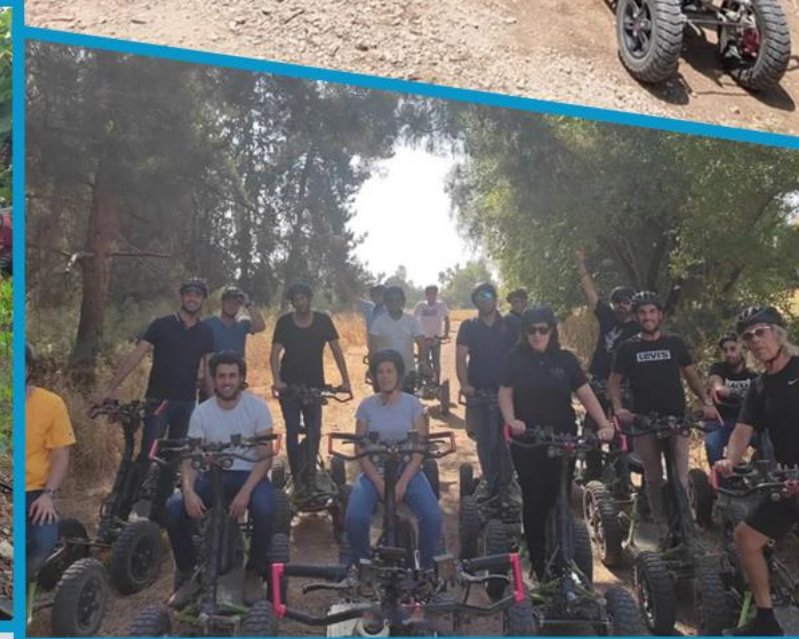

EZRAIDER

ADVENTURE ANYWHERE

TOUR OPERATOR:
YOUR NEXT BIG
ATTRACTION
IS HERE!

EZRAIDER

ADVENTURE ANYWHERE

UNIQUE & FUN

URBAN
& OFF-ROAD
ADVENTURES

MORE PERSONAL, EXCITING AND EXPERIENTIAL

UNIQUE &
ADVENTUROUS

GREATER
ACCESSABILITY

STABLE
AND SAFE

USER & ECO
FRIENDLY

LOW COST
MAINTENANCE

“

WHAT OTHERS SAY

Finally the opportunity to see Tel-Aviv in a whole different way. Instead of walking/ taking taxis and seeing only the main sights, we drove on the beach coastline, enjoyed the unique Tel-Aviv vibe, beautiful people and saw the main sights we planed on seeing. ★★★★★

LOW COST
MAINTENANCE

“

WHAT OTHERS SAY

*Our family had a blast of a time.
Everyone was delighted!*

EZRAIDER

ADVENTURE ANYWHERE

**INTUITIVE &
STABLE,
FOUR WHEELS RIDE**

**HIGHEST
STANDARDS OF
QUALITY &
CERTIFICATIONS**

**GREATER
ACCESSABILITY**

**STABLE
AND SAFE**

**USER & ECO
FRIENDLY**

**LOW COST
MAINTENANCE**

SIMULATION

**SMALL FLEET OF
11 VEHICLES + 1 TOUR GUIDE**

- **3 ROUNDS / DAY**
- **\$50 / 60 MIN**
- **REVENUE = \$1650 / DAY**
- **24 WORKING DAYS = \$39,600**
- **REVENUE FOR 4 MONTHS = \$158,400**
- **COST FOR 12 EZRAIDERS (CUSTOM MADE FOR TOURISM) = \$132,000**